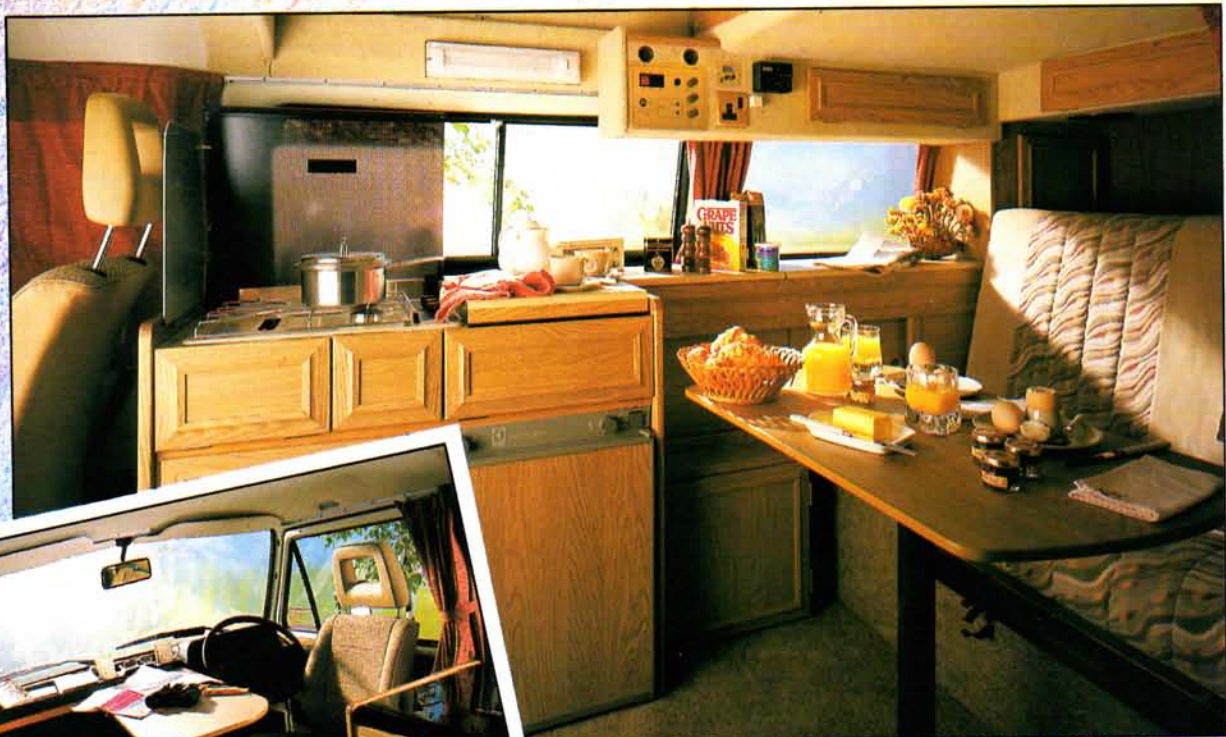

Kameo Kamper Komert

STILL THE ULTIMATE IN DUAL

The Komert, Kameo and Kamper complies to the SMMT Code of Practice for motor caravans.

www.vwT25camper.info - a useful website for owners and enthusiasts of VW T25 / T3 / Vanagon Campervans

Autohomes, who have over 30 years, experience of making motor caravans and having won many awards for their coachwork, have produced their new Kameo, Kamper and Komet Conversions featuring new exterior graphics, luxurious soft furnishings, new top quality furniture plus new dash top consoles.

The latest Volkswagen Transporter, sports four headlights, a stylish new front bumper with spoiler, special wheel trims, heated rear window and rear wash wipe – all of which combined with the Transporter's well-known attributes of excellent performance, ride, road holding, traction, quietness and build quality makes it the most car-like commercial vehicle in the world.

The Komet, Kamper and Kameo all have fitted roof racks and fully insulated caravan bodies, and the Kamper is still the only Volkswagen based conversion with a double skinned, fully insulated elevating roof that provides full headroom for the occupants of the high level double bed.