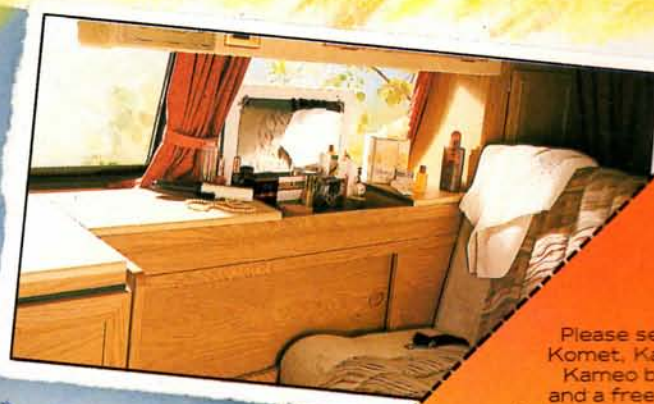

Please send your Komet, Kamper & Kameo brochure and a free copy of Autohomes World '90

Name _____

Address _____

Telephone _____