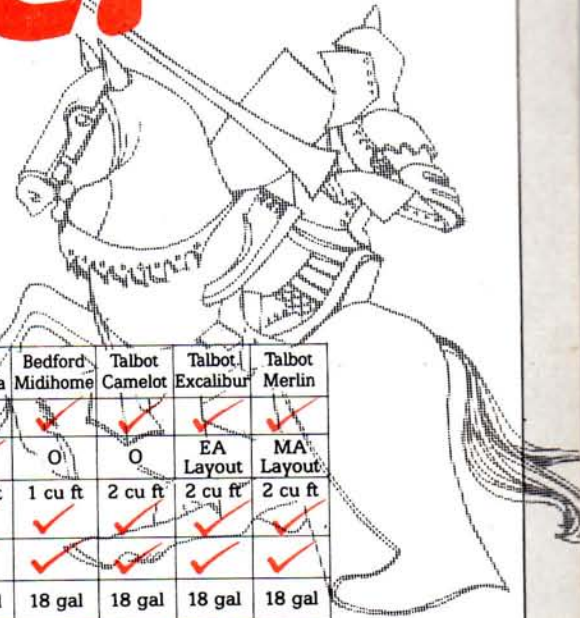

challenge!

motor caravan,
same design excellence,
specification and service back-up

	VW Kameo	VW Kamper	VW Karisma	Bedford Midihome	Talbot Camelot	Talbot Excalibur	Talbot Merlin
Vinyl flooring in kitchen area with carpet in lounge	-	-	†	✓	✓	✓	✓
Melamine crockery	0	0	✓	0	0	EA Layout	MA Layout
Electrolux refrigerator with electronic ignition	2 cu ft	2 cu ft	2 cu ft	1 cu ft	2 cu ft	2 cu ft	2 cu ft
12 volt socket and water gauge	✓	✓	✓	✓	✓	✓	✓
Built-in fresh water tank capacity	12 gal	12 gal	12 gal	18 gal	18 gal	18 gal	18 gal
Exterior lockable water filler	✓	✓	✓	✓	✓	✓	✓
Roof rack	✓	✓	✓	0	-	0	0
Built-in TV	-	-	✓	-	-	-	-
Cab seat covers matching rear upholstery	✓	✓	✓	0	✓	✓	✓
Rear seat restraint straps	0	0	0	0	0	0	0
Forward facing rear seats for travelling	✓	✓	✓	✓	✓	✓	✓

COACHBUILTS ONLY

Vacuum bonded styrene sandwich construction for bodies and floors						✓	✓
Dressing table/writing desk						EA Layout	MA Layout
Exterior storage locker						✓	✓
Double glazing with <i>sliding</i> panels in main windows plus blinds and flyscreens				0	0		
Separate 'bedrooms' with folding door division				EB Layout	MB Layout		
Number of berths including optional berths†			2-5	4-6			
'Stable' side door			✓	✓			
High level oven and grill			EA Layout	MA Layout			

✓ = Standard Equipment   0 = Optional Extra   - = Not available   N/A = Not applicable
* = Not available with automatic transmission   † = Depending on layout chosen

Please send me a free copy of Autohomes World 1986 and a colour brochure of the following model(s):

1. Volkswagen range ☐
   Midihome ☐
   Camelot ☐
   Excalibur/Merlin ☐

Name _____

Address _____

Telephone _____

MC2/86